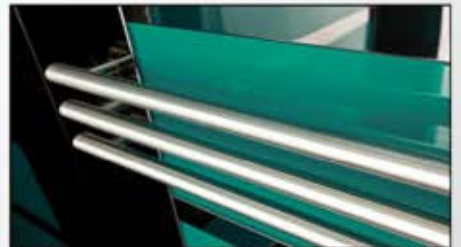

► Küpeşte
Handrail