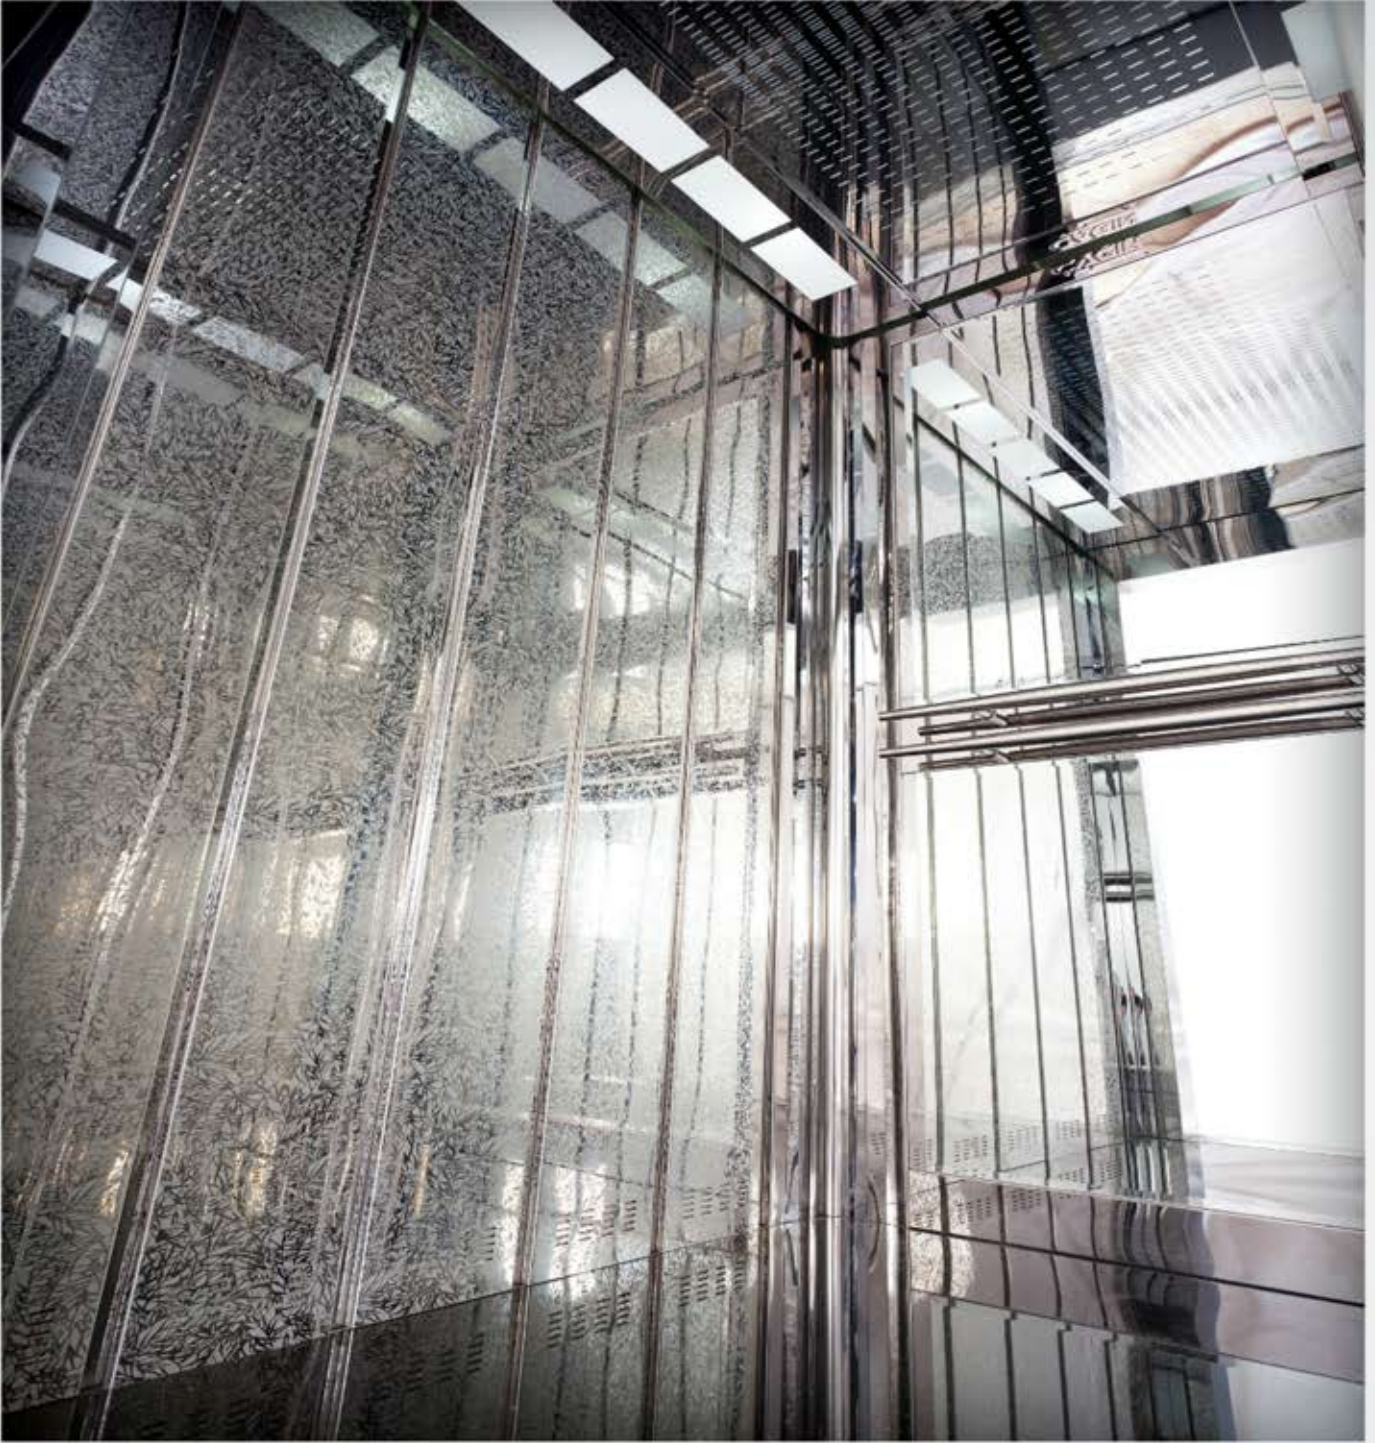

► STANDART KABİN KAPLAMA MALZEMELERİ

Wall Panels	: Decorative Laser Cutting Stainles / Gümüş Yaprak
Entrance Sides	: Mirror Stainless
Profiles	: Mirror Stainless
Hand Rail	: Satine Stainless (2 Piece) / Pipe 32/1,5
Mirror	: Flotal Mirror / Standart
Ceiling	: Mirror Stainless / Lazer Cutting
Lighting	: Indirect Lighting
Kickplate	: Mirror Stainless
Floor	: Natural Granite / Star Galaxy
C.O.P	: Car operation panel not included